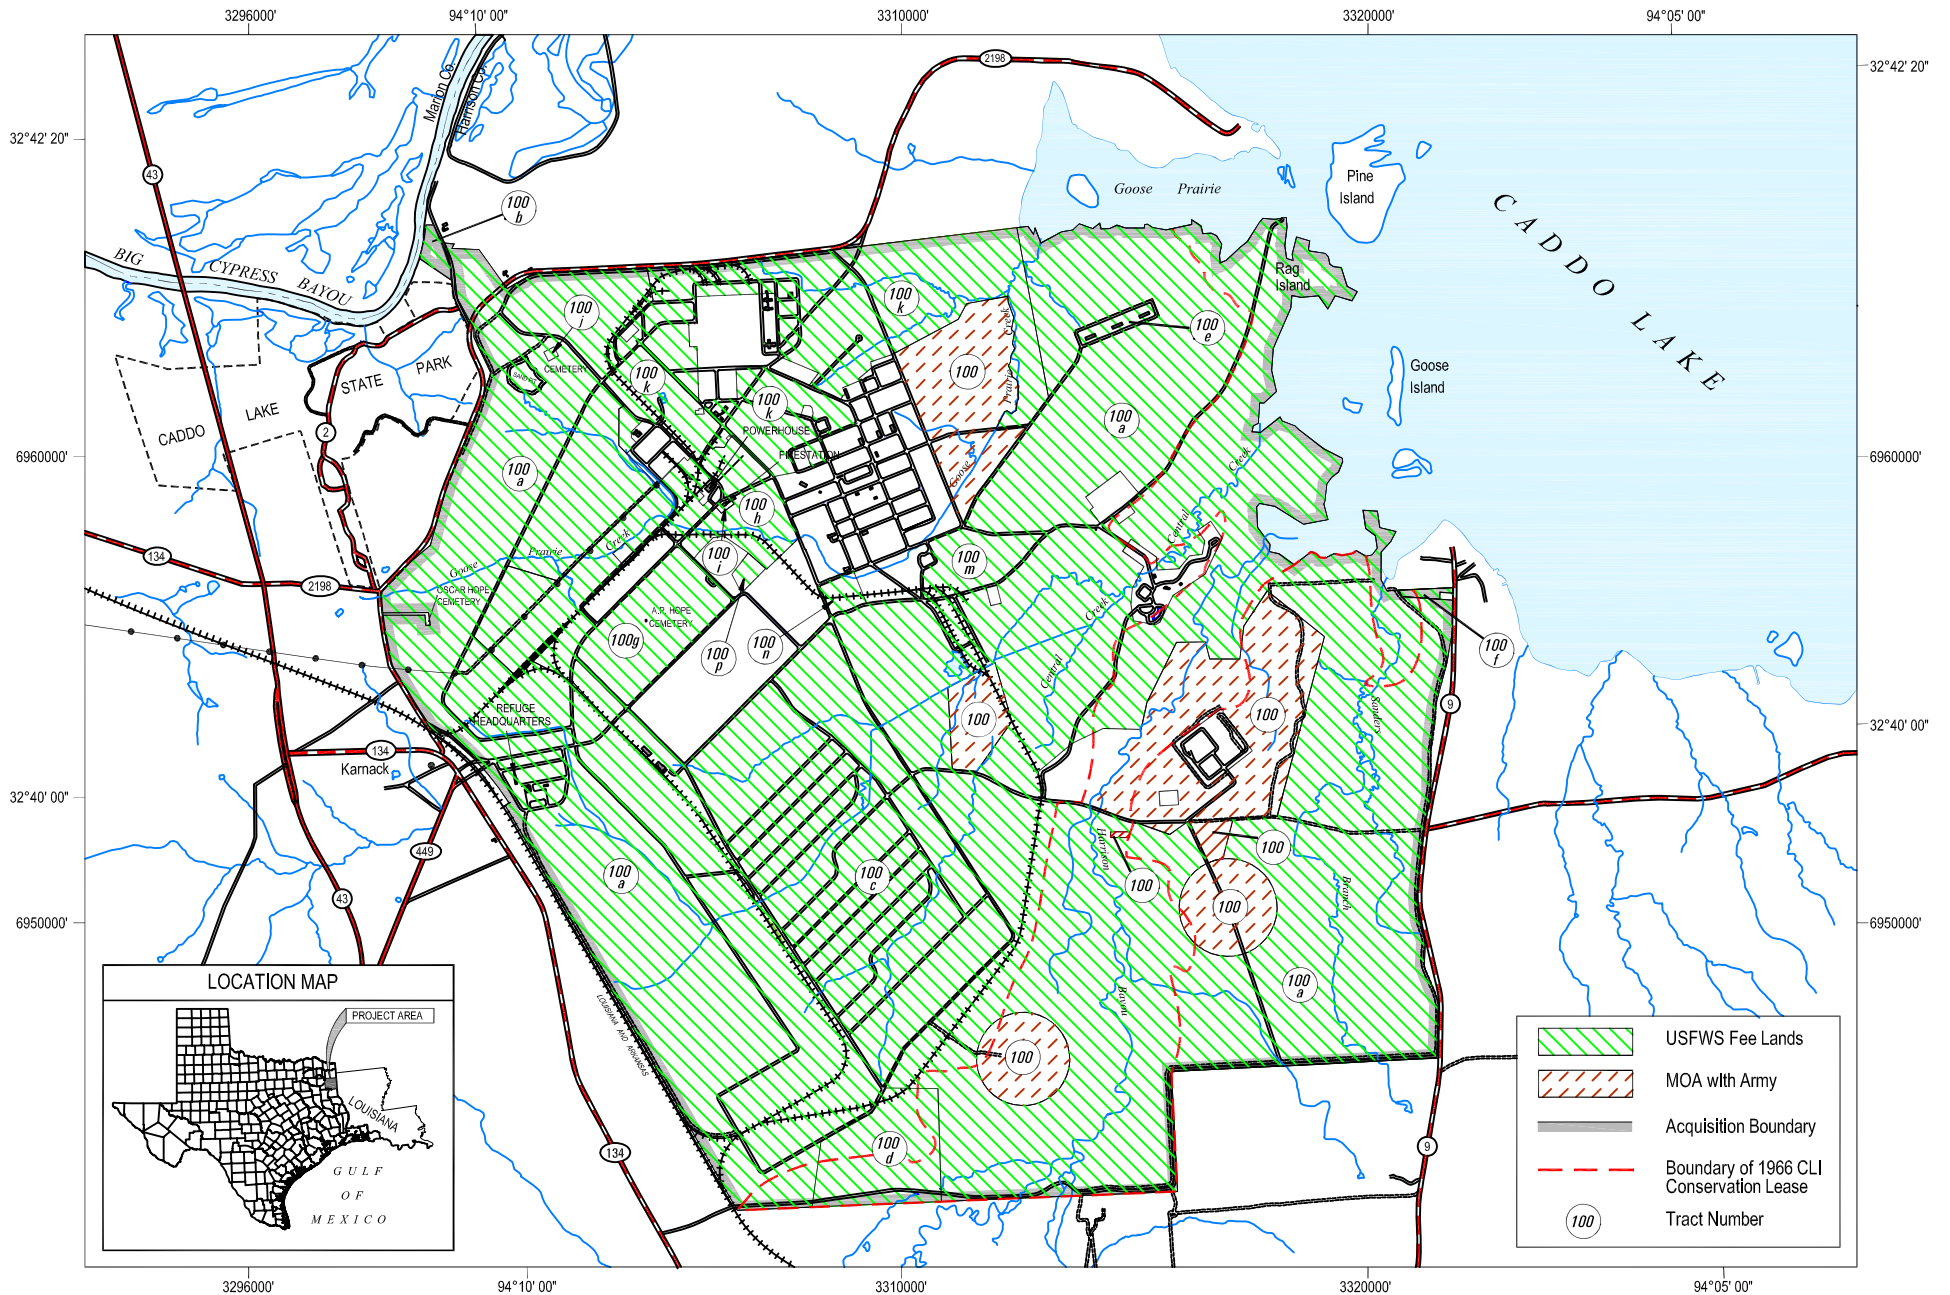

# Caddo Lake National Wildlife Refuge

Harrison County, Texas

Status Map

	USFWS Fee Lands
	MOA with Army
	Acquisition Boundary
	Boundary of 1966 CLI Conservation Lease
	Tract Number

Produced in the Division of Realty  
 Albuquerque, New Mexico  
 Land Status Current to 09/27/2007  
 Base Map: Ortho Photography, DRGs, Surveys by the USFWS  
 Map Projection: NAD, 1983, TX State Plane, N-C Zone, U.S. Feet  
 Map Date 11/30/2004  
 Revision: November 2007